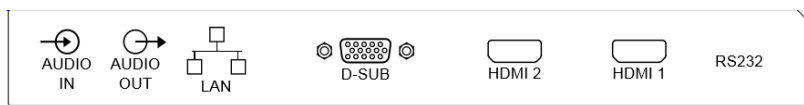

DS-D5055UC 54.6" 4K Monitor

Key Features

- Designed for surveillance, high reliability and stability
- 4K resolution is 4 times 1080P can own broader view and more abundant details
- IPS panel, display picture perfectly
- HDMI support up to 4K@60Hz
- Multiple inputs: HDMI, VGA, RJ45, USB
- Build-in speaker, Audio 8W*2
- Narrow front Bezel

Interfaces

NO.	Description
1	RS232
2	HDMI 2.0*2
3	VGA
4	LAN
5	Audio out
6	Audio in
7	USB3.0*1 /USB2.0*1

Specifications

Model	DS-D5055UC	
Backlight	D-LED	
Screen Size	54.6 inch	
Pixel Pitch	0.315mm (H) * 0.315mm(W)	
Max Resolution	3840 * 2160	
Brightness	400 cd/m ² (Typ.)	
Contrast	1200:1	
Response Time	8ms	
Color	1.07billion	
Active Area	1209.6mm(H) * 680.4 mm(V)	
Viewing Angle	Horizontal 178°, Vertical 178°	
Interfaces	HDMI 2.0	2
	VGA	1
	LAN	1
	Audio out	1
	Audio in	1
	USB3.0*1 /USB2.0*1	2
	RS232	1
Power Supply	AC 100~240V, 50/60 Hz	
Power Consumption	≤180W	
Standby Power Consumption	0.5W	
Loudspeaker	8W*2	
Working Temperature	0°C ~ 40°C	
Working Humidity	20% - 80%RH(No Condensation)	
Storage Temperature	-20°C ~ +60°C	
Storage Humidity	10% - 90%RH(No Condensation)	
Color of Casing	Black	
VESA	400mm*200mm/400mm*400mm	
Dimensions(W*H*D)	1239.2mm*711.6mm*61.7 mm	
Packing Dimensions(W*H*D)	1365mm*864mm*185 mm	
Gross Weight	20.7kg	
Net Weight	16Kg	
Accessories	Power cord	1
	Battery	1
	Remote Control	1
	User manual	1
	HDMI cable	1
Bracket	Pedestal	NA
	Wall mounted	Optional DS-DM4255W
*Note	All specifications mentioned above are subject to the actual product	