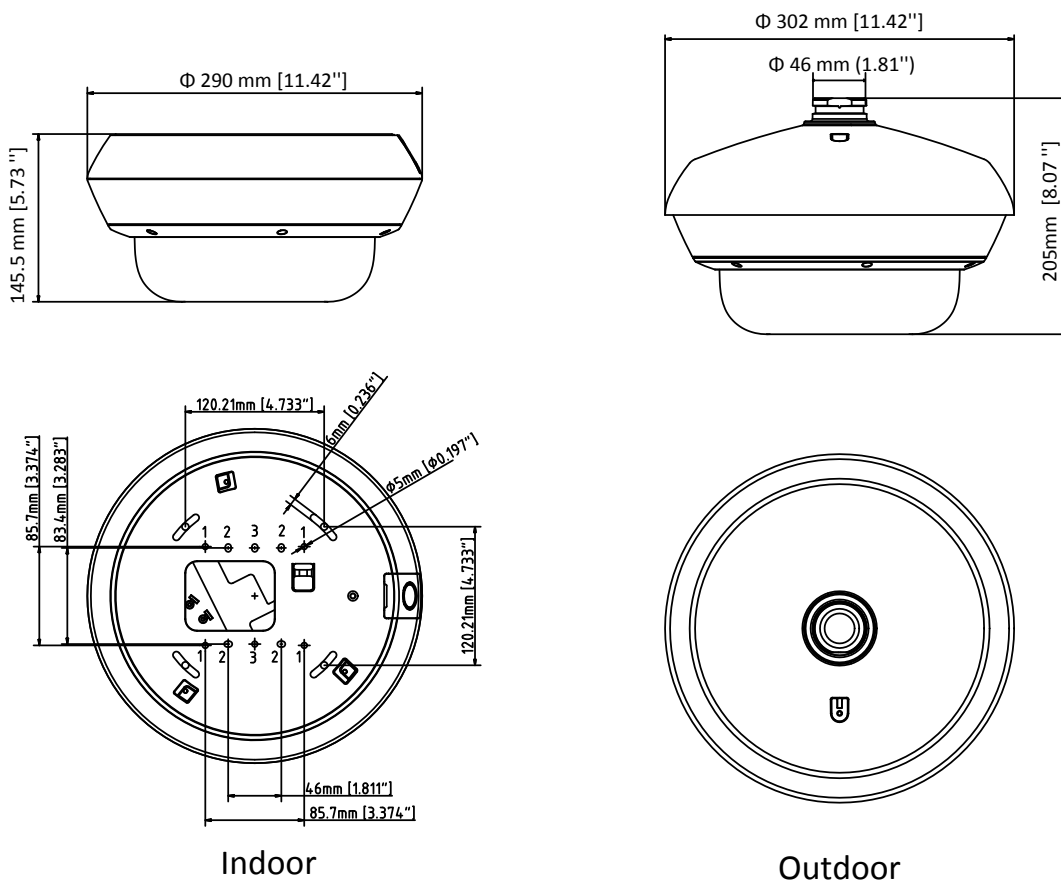

Material	Aluminum alloy, engineering plastics
Dimensions	Camera: $\varnothing 290 \times 145.5 \text{ mm}$ ($\varnothing 11.42'' \times 5.73''$) Package: $453 \text{ mm} \times 393 \text{ mm} \times 385 \text{ mm}$ ($17.8'' \times 15.47'' \times 15.16''$)
Weight	Camera: Approx. 4.7 kg (10.3 lb.) With package: Approx. 7.7 kg (16.8 lb.)

*The VCA function can be enabled for any channel separately, or for both Camera 01 and Camera 03, or Camera 02 and Camera 04.

Available Models

DS-2CD6D54FWD-Z

DS-2CD6D54FWD-IZ

DS-2CD6D54FWD-IZHS/NFC

-I: IR supported

-H: heater supported, start-up in -40°C

-S: 1 audio input (line in), 1 audio output, 2 alarm input and 2 alarm output, and 1 RS-485 interface

-/NFC: fiber optical transmission supported

Dimensions