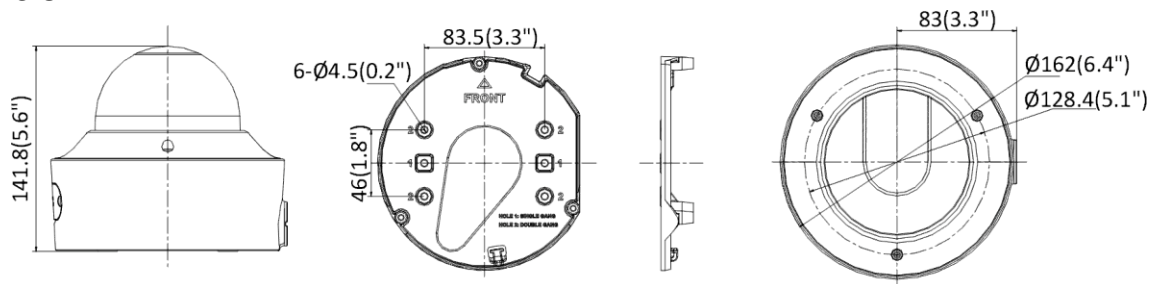

Protection	IP67 (IEC 60529-2013) IK10 (IEC 62262: 2002)

▪ **Available Model**

- DS-2CD3D46G2T-IZHS (8 to 32 mm)
- DS-2CD3D46G2T-IZHS (2.8 to 12 mm)
- DS-2CD3D46G2T-IZHSU (2.8 to 12 mm)
- DS-2CD3D46G2T-IZHSU (8 to 32 mm)

▪ **Dimension**

Unit: mm (inch)

▪ **Accessory**

▪ **Optional**

DS-1227ZJ-DM42 In-Ceiling Mount	DS-1250ZJ Rain Shade	DS-1253ZJ-L Rain Shade	DS-1471ZJ-155 Pendant Mount	DS-1473ZJ-155 Wall Mount
DS-1475ZJ-SUS Vertical Pole Mount	DS-1476ZJ-SUS Corner Mount	DS-1473ZJ-155B Wall Mount