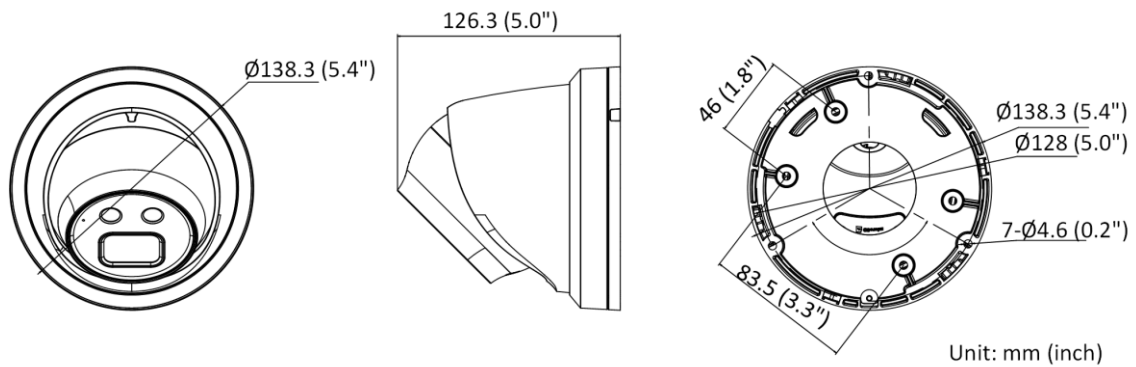

▪ **Dimension**

▪ **Accessory**

▪ **Optional**

DS-1276ZJ-SUS Corner Mount	DS-1275ZJ-SUS Vertical Pole Mount	DS-1271ZJ-140 Pendant Mount
DS-1273ZJ-140B Wall Mount	DS-1273ZJ-140 Wall Mount	DS-1280ZJ-PT6 Junction Box