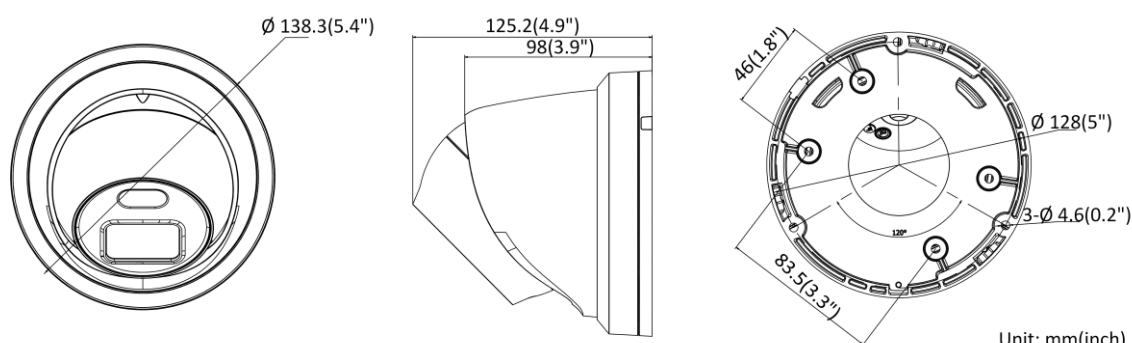

General Function	Anti-flicker, heartbeat, mirror, privacy masks, flash log, password reset via e-mail, pixel counter
Software Reset	Yes
Storage Conditions	-30 °C to 60 °C (-22 °F to 140 °F). Humidity 95% or less (non-condensing)
Startup and Operating Conditions	-30 °C to 60 °C (-22 °F to 140 °F). Humidity 95% or less (non-condensing)
Power Supply	12 VDC ± 25%, PoE: 802.3af, class 3
Power Consumption and Current	12 VDC, 0.55 A, max. 6.6 W PoE: (802.3af, 36 V to 57 V), 0.22 A to 0.13 A, max. 7.6 W
Power Interface	Ø5.5 mm coaxial power plug
Material	Aluminum alloy body, except for trim ring
Screw Material	SUS304
Camera Dimension	Ø138.3 × 125.2 mm (Ø5.4" × 4.9")
Package Dimension	170 × 170 × 150 mm (7" × 7" × 5.9")
Camera Weight	Approx. 820 g (1.8 lb.)
With Package Weight	Approx. 1137 g (2.5 lb.)
Approval	
Class	Class B
EMC	FCC SDoC (47 CFR Part 15, Subpart B); CE-EMC (EN 55032: 2015, EN 61000-3-2: 2014, EN 61000-3-3: 2013, EN 50130-4: 2011 +A1: 2014); RCM (AS/NZS CISPR 32: 2015); IC VoC (ICES-003: Issue 6, 2016); KC (KN 32: 2015, KN 35: 2015)
Safety	UL (UL 60950-1); CB (IEC 60950-1:2005 + Am 1:2009 + Am 2:2013, IEC 62368-1:2014); CE-LVD (EN 60950-1:2005 + Am 1:2009 + Am 2:2013, IEC 62368-1:2014); BIS (IS 13252(Part 1):2010+A1:2013+A2:2015); LOA (IEC/EN 60950-1)
Environment	CE-RoHS (2011/65/EU); WEEE (2012/19/EU); Reach (Regulation (EC) No 1907/2006)
Protection	Ingress protection: IP67 (IEC 60529-2013)

▪ Available Model

DS-2CD2347G2-LU (2.8 mm, 4 mm, 6 mm)

DS-2CD2347G2-L (2.8 mm, 4 mm, 6 mm)

▪ Dimension

▪ **Accessory**

▪ **Optional**

DS-1273ZJ-140B Wall Mount	DS-1271ZJ-140 Pendant Mount	DS-1273ZJ-140 Wall Mount	DS-1280ZJ-DM21 Junction Box	DS-1276ZJ-SUS Corner Mount
				
				
<p>DS-1275ZJ-SUS Vertical Pole Mount</p>				
				
				