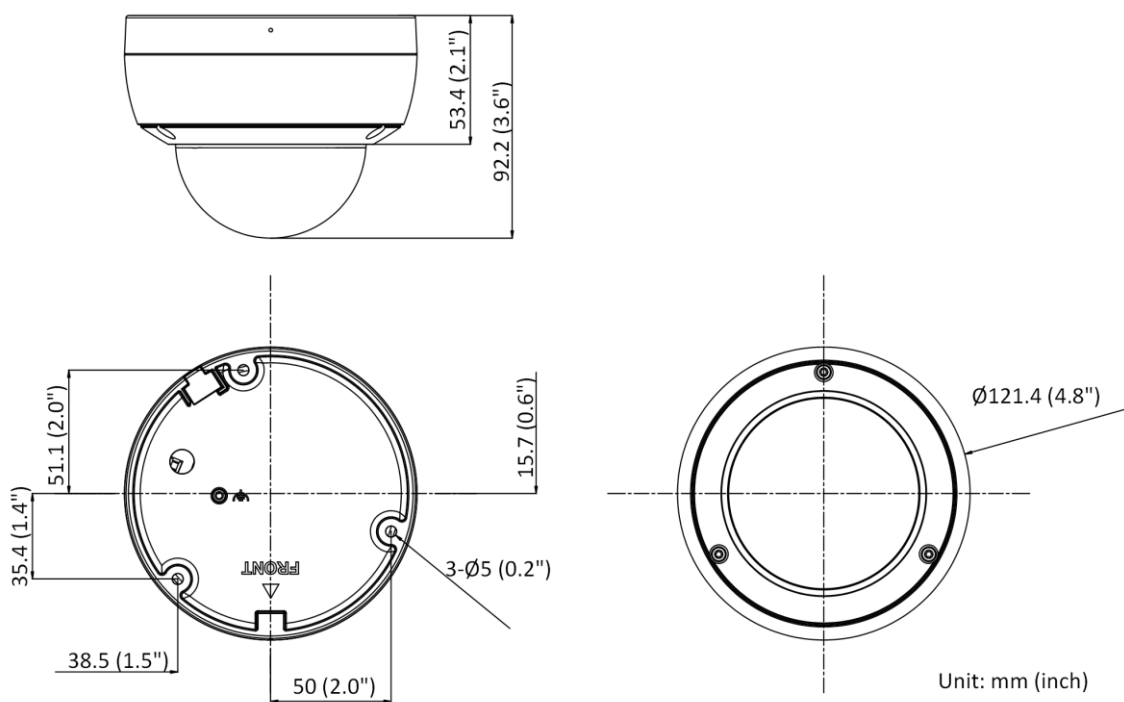

Safety	UL (UL 60950-1); CB (IEC 60950-1:2005 + Am 1:2009 + Am 2:2013, IEC 62368-1:2014); CE-LVD (EN 60950-1:2005 + Am 1:2009 + Am 2:2013, IEC 62368-1:2014)
Environment	CE-RoHS (2011/65/EU); WEEE (2012/19/EU); Reach (Regulation (EC) No 1907/2006)
Protection	IP67 (IEC 60529-2013), IK10 (IEC 62262:2002)

▪ Available Model

DS-2CD2186G2-I (2.8/4 mm)

DS-2CD2186G2-ISU (2.8/4 mm)

DS-2CD2186G2-ISU (2.8 mm) (Black)

▪ Dimension