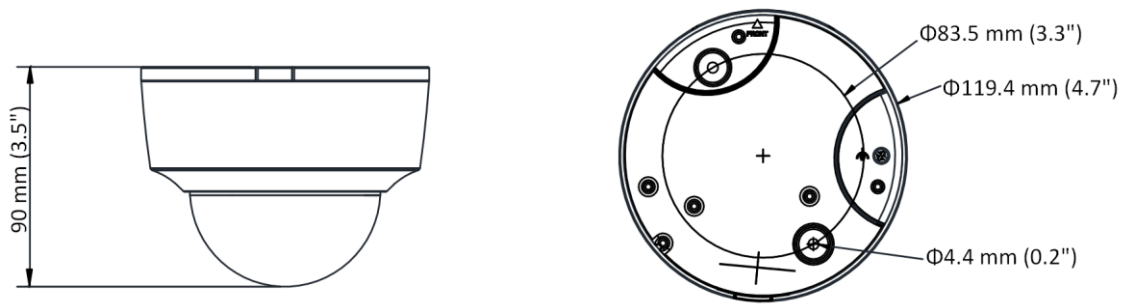

Dimension

Accessory

DS-1280ZJ-DM46
Junction Box