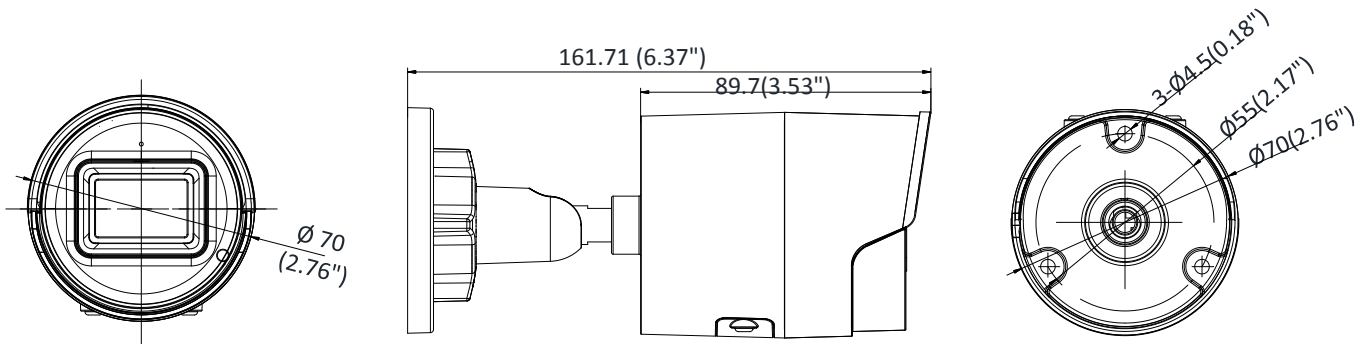

Software Reset	Yes
Linkage Method	Upload to FTP/NAS/memory card, notify surveillance center, send email, trigger recording, trigger capture Trigger recording: memory card, network storage, pre-record and post-record Trigger captured pictures uploading: FTP, HTTP, NAS, Email Trigger notification: HTTP, ISAPI, alarm output, Email
Storage Conditions	-30 °C to 60 °C (-22 °F to 140 °F), humidity 95% or less (non-condensing)
Startup and Operating Conditions	-30 °C to 60 °C (-22 °F to 140 °F), humidity 95% or less (non-condensing)
Power Supply	12 VDC ± 25%; PoE: (802.3af, class 3)
Power Consumption and Current	12 VDC, 0.5 A, max. 6 W PoE: (802.3af, 36V to 57V), 0.2 A to 0.13 A, max. 7.2 W
Power Interface	Ø5.5 mm coaxial power plug
Material	Metal
Camera Dimension	Ø70 × 161.7 mm (2.76" × 6.37")
Package Dimension	216 × 121 × 118 mm (8.5" × 4.8" × 4.6")
Camera Weight	500 g (1.1 lb.)
With Package Weight	710 g (1.6 lb.)
Approval	
Protection	-I model: Ingress protection: IP67 (IEC 60529-2013) -IU model: Ingress protection: IP66 (IEC 60529-2013)
EMC	CE-EMC (EN 55032: 2015, EN 61000-3-2: 2014, EN 61000-3-3: 2013, EN 50130-4: 2011 +A1: 2014); RCM (AS/NZS CISPR 32: 2015); IC (ICES-003: Issue 6, 2016); KC (KN 32: 2015, KN 35: 2015)
Safety	UL (UL 60950-1); CB (IEC 60950-1:2005 + Am 1:2009 + Am 2:2013); CE-LVD (EN 60950-1:2005 + Am 1:2009 + Am 2:2013); BIS (IS 13252(Part 1):2010+A1:2013+A2:2015); LOA (IEC/EN 60950-1)
Environment	CE-RoHS (2011/65/EU); WEEE (2012/19/EU); Reach (Regulation (EC) No 1907/2006)

* Listed resolutions are only selectable options. It does not mean that all streams can work at their maximum resolution at the same time.

Available Model

DS-2CD2086G2-I (2.8/4/6 mm)

DS-2CD2086G2-IU (2.8/4/6 mm)

Dimension

Unit: mm(Inch)

Accessory

**DS-1280ZJ-XS
Junction Box**

Distributed by

HIKVISION®

Headquarters

No.555 Qianmo Road, Binjiang District,
Hangzhou 310051, China
T +86-571-8807-5998
overseasbusiness@hikvision.com