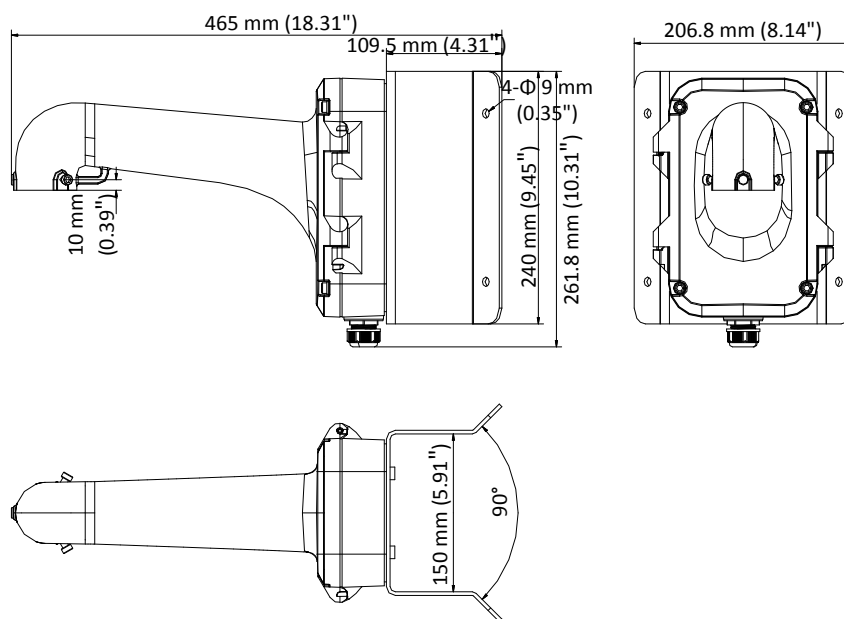

DS-1604ZJ-Corner

Corner Mounting Bracket for Speed Dome

Feature

- Corner mounting bracket with the junction box
- Aluminum alloy and steel material with surface spray treatment
- Waterproof design
- Supports bottom outlet and back outlet
- The hook for safety rope facilitates speed dome's installation

Dimension

Available Model

DS-1604ZJ-Corner

Parameter

Model	DS-1604ZJ-Corner
Parameters	Corner Mounting Bracket for Speed Dome
Appearance	Hikvision White
Material	Aluminum Alloy and Steel
Dimension	465 mm × 206.8 mm × 261.8 mm (18.31" × 8.14" × 10.31")
Weight	4.3 Kg (9.48 lb.)

Note

- The bracket should be installed on the flat surface.
- Waterproof rubber is necessary for the outdoor application.
- The wall must be capable of supporting at least 3 times as much as the total weight of the speed dome and the bracket.
- The bracket's maximum load capacity is 10 Kg (22 lb.).