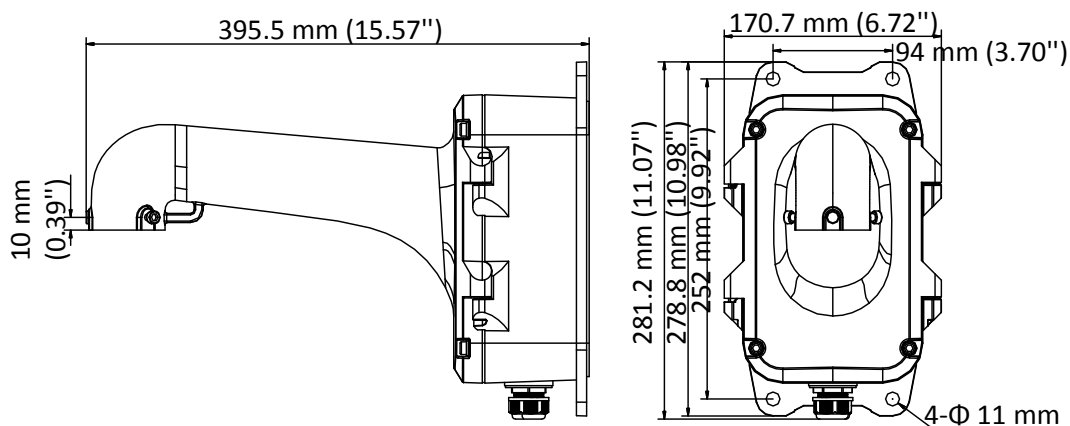

DS-1604ZJ-BOX-Y

Pendant Mount for Turret Cameras

Features

- Alloy with surface spray treatment
- Applied to both indoor conditions, and outdoor conditions
- With cable outlet(s)

Dimension

Available Model

DS-1604ZJ-BOX-Y

Parameter

Model	DS-1604ZJ-BOX-Y
Parameters	Pendant Mount
Appearance	Hikvision White
Material	Alloy
Dimension	281.2 mm × 170.7 mm × 395.5 mm (11.07" × 6.72" × 15.57")
Weight	2150 g (4.74 lb.)

Notes

- The mount should be installed on the flat surface.
- Waterproof rubber is necessary for the outdoor application.
- The wall should be capable of supporting at least 3 times as much as the total weight of the camera, and the mount.
- The maximum load capacity of the mount is 8 kg (17.64 lb.).