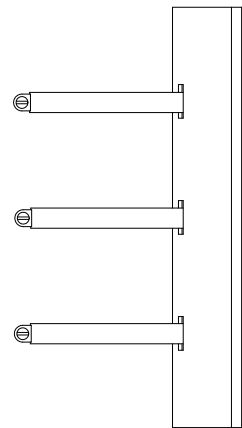

DS-1475ZJ-SUS

Vertical Pole Mount

Feature

- Stainless steel material with surface spray treatment
- Adjustable diameter from 67 mm to 127 mm

Dimension

Available Model

DS-1475ZJ-SUS

Parameter

Model	DS-1475ZJ-SUS
Parameters	Vertical Pole Mount
Appearance	Hikvision White
Material	Stainless Steel
Dimension	250 mm × 127 mm × 46 mm (9.84" × 5" × 1.81")
Weight	1205 g (2.66 lb.)

Note

- Waterproof rubber is necessary for the outdoor application.
- The wall must be capable of supporting at least 3 times as much as the total weight of the camera and the mount.
- The mount's maximum load capacity is 10 Kg (22 lb.).