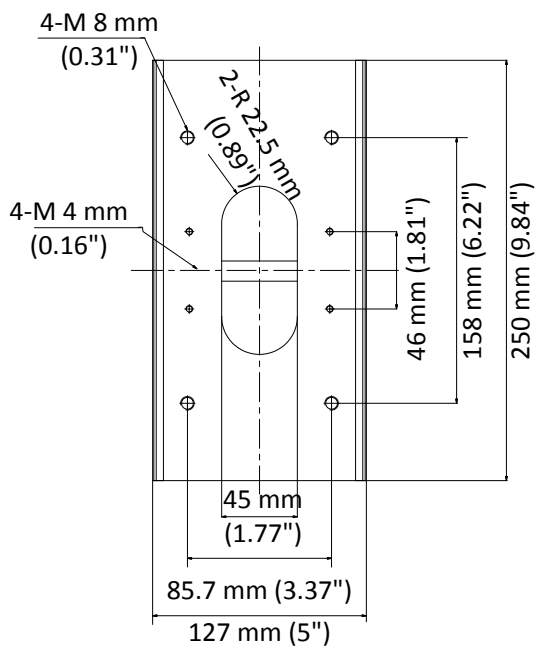

DS-1475ZJ-SUS

Vertical Pole Mount

Feature

- Stainless steel material with surface spray treatment
- Adjustable diameter from 67 mm to 127 mm

Dimension

Available Model

DS-1475ZJ-SUS

Parameter

Model	DS-1475ZJ-SUS
Parameters	Vertical Pole Mount
Appearance	Hikvision White
Material	Stainless Steel
Dimension	250 mm × 127 mm × 46 mm (9.84" × 5" × 1.81")
Weight	1205 g (2.66 lb.)

Note

- Waterproof rubber is necessary for the outdoor application.
- The wall must be capable of supporting at least 3 times as much as the total weight of the camera and the mount.
- The mount's maximum load capacity is 10 Kg (22 lb.).