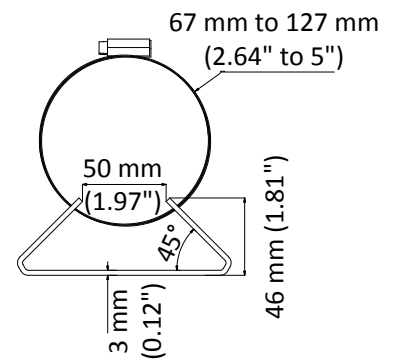

DS-1475ZJ-SUS

Vertical Pole Mount

Feature

- Stainless steel material with surface spray treatment
- Adjustable diameter from 67 mm to 127 mm

Dimension

Available Model

DS-1475ZJ-SUS

Parameter

Model	DS-1475ZJ-SUS
Parameters	Vertical Pole Mount
Appearance	Hikvision White
Material	Stainless Steel
Dimension	250 mm × 127 mm × 46 mm (9.84" × 5" × 1.81")
Weight	1205 g (2.66 lb.)

Note

- Waterproof rubber is necessary for the outdoor application.
- The wall must be capable of supporting at least 3 times as much as the total weight of the camera and the mount.
- The mount's maximum load capacity is 10 Kg (22 lb.).