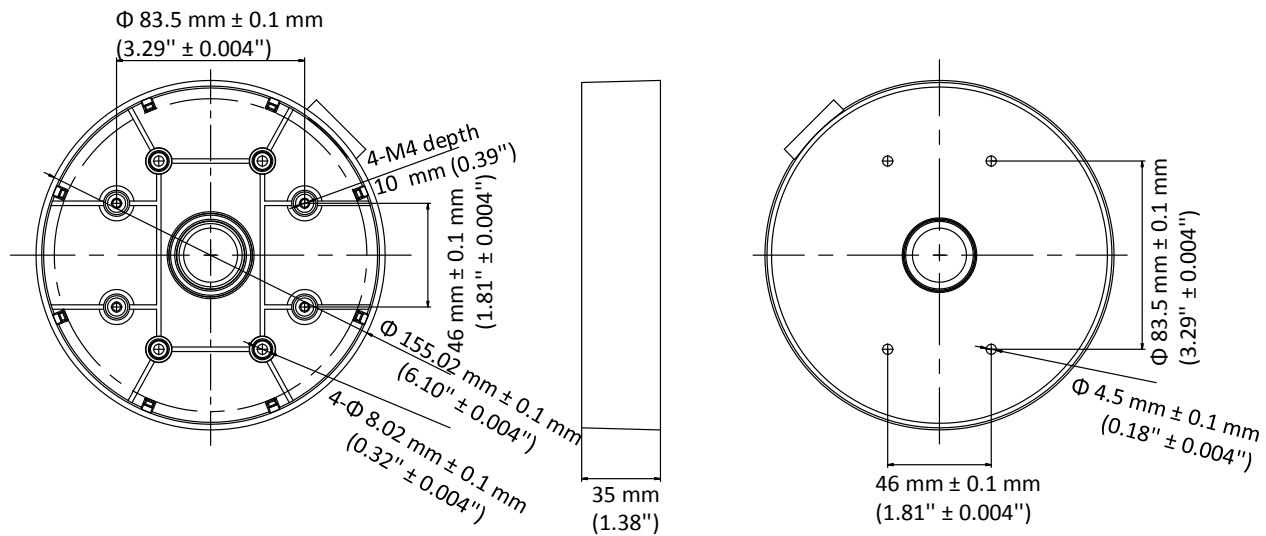

DS-1280ZJ-DM55-Black

Junction Box

Features

- Aluminum alloy with surface spray treatment
- With cable outlet(s)
- Applied to both indoor conditions, and outdoor conditions

Dimension

Available Model

DS-1280ZJ-DM55-Black

Parameter

Model	DS-1280ZJ-DM55-Black
Parameters	Junction Box
Appearance	Hikvision Black
Material	Alloy
Dimension	$\Phi 155.02 \text{ mm} \times 35 \text{ mm}$ ($\Phi 6.10'' \times 1.38''$)
Weight	Approx. 300 g (0.66 lb.)

Notes

- The mount should be installed on a flat surface.
- Waterproof rubber is necessary for the outdoor application.
- The wall should be capable of supporting at least 3 times as much as the total weight of the camera and the junction box.
- The maximum load capacity of the junction box is 2 kg (4.4 lb.).