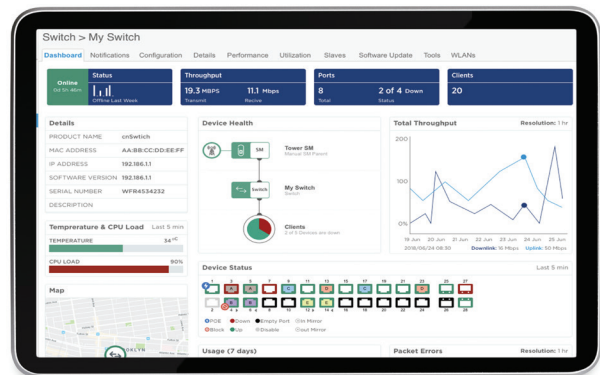

Cloud-Managed Switching Made Easy and Affordable

cnMATRIX™ SWITCHES AND cnMAESTRO™ MANAGEMENT

THE Cloud-Managed, Affordable Unified Wired/Wireless Network

IT teams, MSPs and ISPs need to rapidly provide an optimal network experience for users and devices. Network operators are seeking simplicity, flexibility and automation to improve performance. Cloud Networking solutions with cnPilot™ Wi-Fi, cnMatrix™ switching, and cnMaestro™ cloud management from Cambium Networks deliver an optimal client experience while maintaining robust security and reducing cost.

cnMatrix switches simplify network deployment and operation. When deployed with cnPilot WLAN access points and the cnMaestro management system, network operators have an affordable, feature rich, high quality unified wired/wireless enterprise grade network. Improve performance, security and end user satisfaction while reducing costs.

Intelligent Edge Devices

- Site survivable operation
- Device profiling
- Easy onboarding
- Smart network segmentation
- Security at the edge
- Intelligent power management
- Unified Wired/Wireless integration